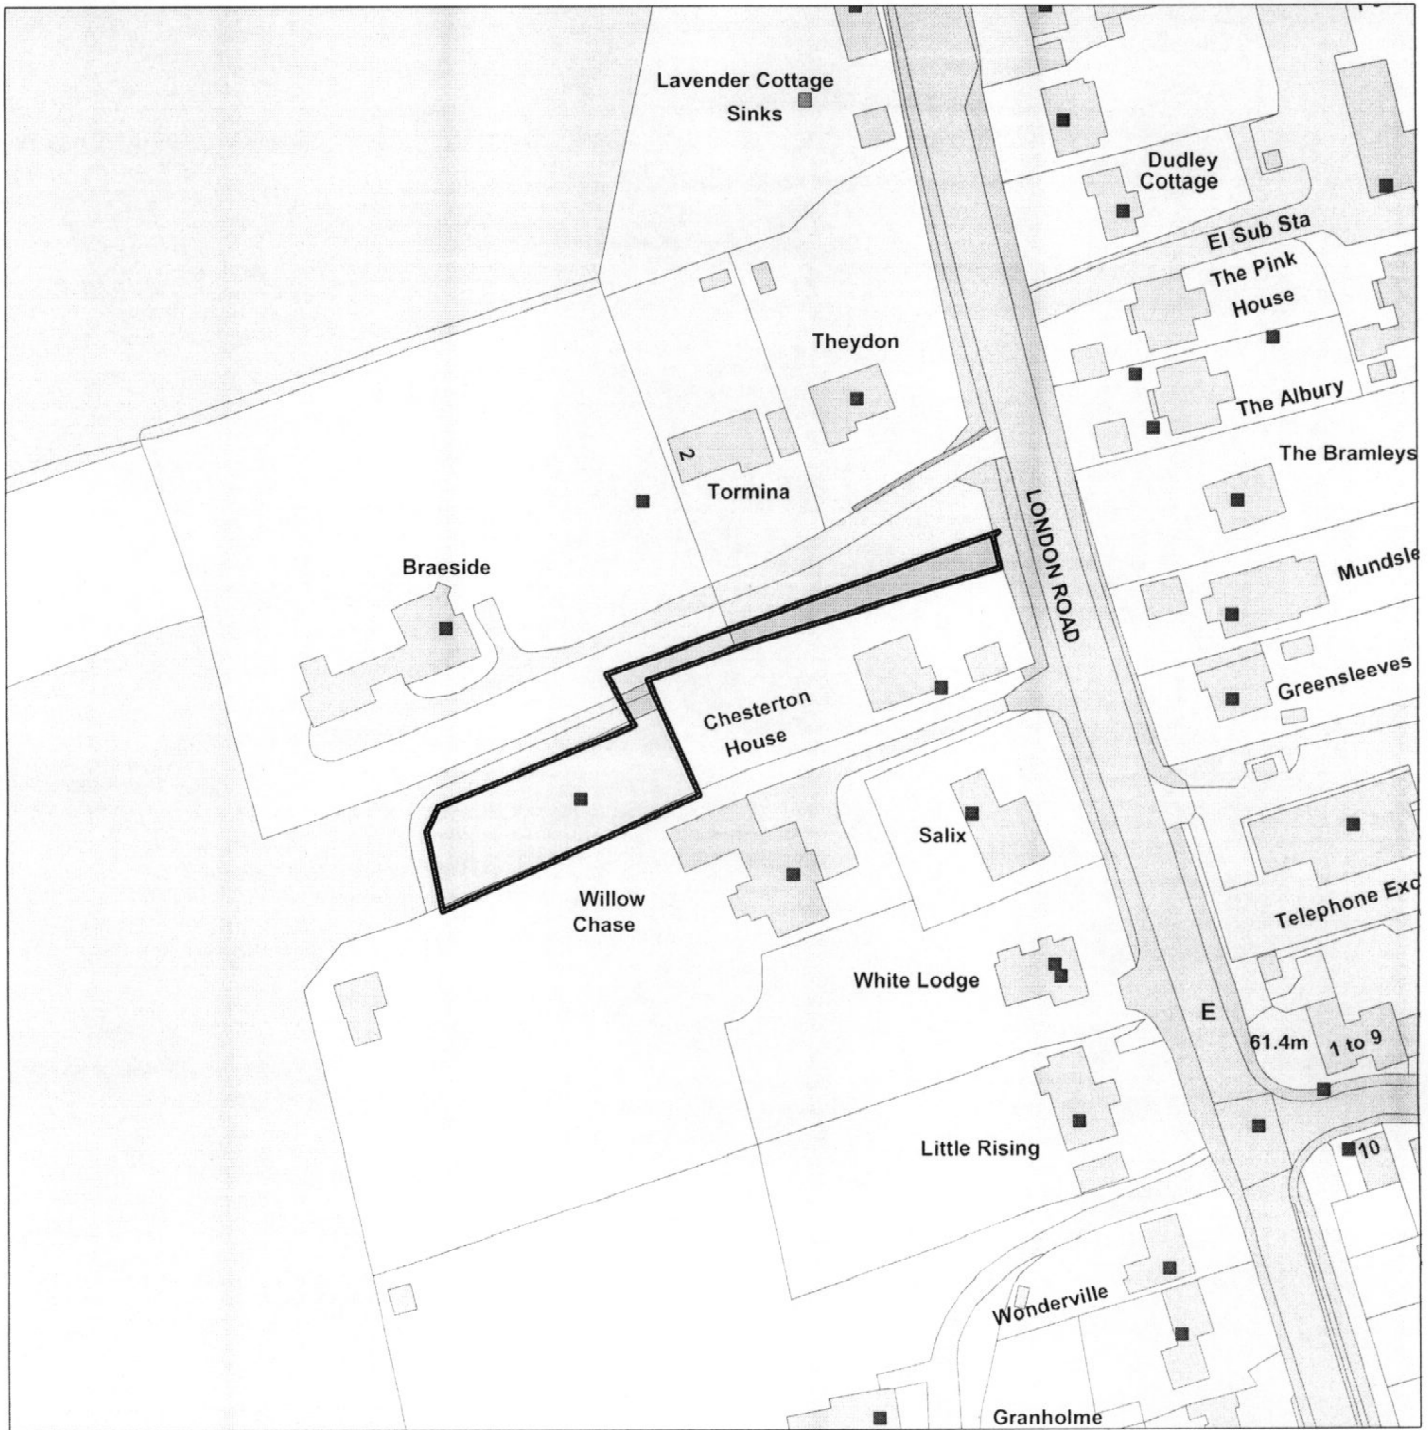

# UTT/12/5904/FUL

## Land Adj Willow Chase, London Road, Newport

GIS by ESRI (UK)

Scale : 1:1250

Reproduced from the Ordnance Survey map with the permission of the Controller of Her Majesty's Stationery Office © Crown Copyright 2000.

Unauthorised reproduction infringes Crown Copyright and may lead to prosecution or civil proceedings.

Produced using ESRI (UK)'s MapExplorer 2.0 - <http://www.esriuk.com>

Organisation	UTTLESFORD DISTRICT COUNCIL
Department	PLANNING
Comments	
Date	28 February 2013
SLA Number	100018688 (2007)